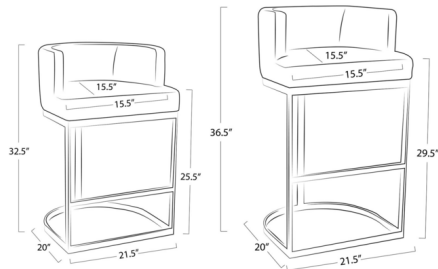

Specifications

COLOR	Black
BODY FINISH	Brass
WATTAGE	N/A
DIMMER	N/A
DIMENSIONS	21.5"W x 32.5"H x 20"D
BULB	N/A

CLICK TO VIEW PRODUCT

Notes: