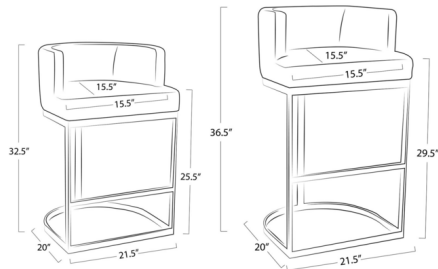

By Regina Andrew

Description

The Owen Stool is modern style with traditional comfort. It is a contemporary take on the classic, barrel back chair, fully upholstered in leather, and set atop a contemporary stainless steel, cantilevered base with stretcher. This stool is designed to be a striking focal point, elevating any space with its sophisticated style.

Shown in brass / black

Specifications

COLOR	Black
BODY FINISH	Brass
WATTAGE	N/A
DIMMER	N/A
DIMENSIONS	21.5"W x 32.5"H x 20"D
BULB	N/A

CLICK TO VIEW PRODUCT

Notes: