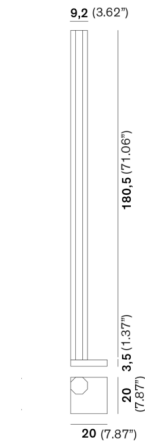

CLICK TO VIEW PRODUCT

Notes: