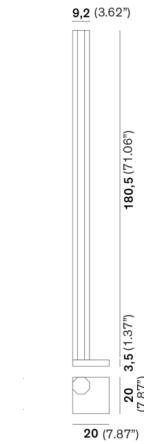

Description

The Ciminiere D'Italia F2 Floor Lamp recalls the look of factory smokestacks with its slim, minimalist silhouette. The F2 version of the lamp features an octagonal profile for a bold, angular look. The light source is located in the top of the lamp to provide indirect lighting perfect for a relaxed living space. Dimmer switch located on cord.

Specifications

COLOR	N/A
BODY FINISH	Matte White
WATTAGE	40W
DIMMER	Included
DIMENSIONS	7.87"W x 71.06"H
INTEGRATED LED MODULE	1 x LED/40W/120V LED
COUNTRY OF ORIGIN	Italy

Technical Information

COLOR RENDERING	90 CRI
LAMP COLOR	3000K
LUMENS/WATT	112.50
LUMINOUS FLUX	4500 lumens

Shown in matte white

CLICK TO VIEW PRODUCT

Notes: