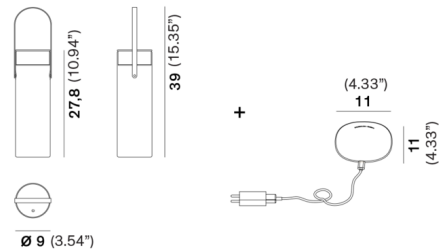

By Rotaliana by Luminart

Description

The Chiardiluna Portable Lamp features a glass cylinder capped by a luminous stopper for a streamlined, minimalist look. The stopper houses a built-in LED light source with a rechargeable battery, and the stopper can be removed to charge on the included wireless charging pad. Place a twig, stone, or seashell within the glass cylinder to add a decorative touch to the lamp. Three-step dimmer button (100% / 70% / 40%) located on top of stopper.

Shown in gloss white / white strap

Specifications

COLOR White Strap
BODY FINISH Gloss White
WATTAGE 3.3W
DIMMER Included
DIMENSIONS 3.54"W x 10.94"H
INTEGRATED LED MODULE 1 x LED/3.3W/120V LED
COUNTRY OF ORIGIN Italy