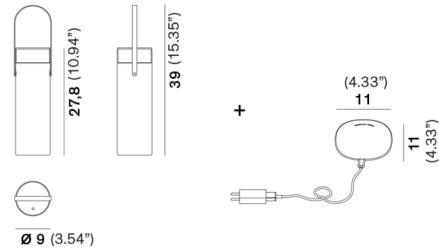

### Specifications

COLOR . . . . . White Strap  
BODY FINISH . . . . . Gloss White  
WATTAGE . . . . . 3.3W  
DIMMER . . . . . Included  
DIMENSIONS . . . . . 3.54"W x 10.94"H  
INTEGRATED LED MODULE . . . . . 1 x LED/3.3W/120V LED  
COUNTRY OF ORIGIN . . . . . Italy