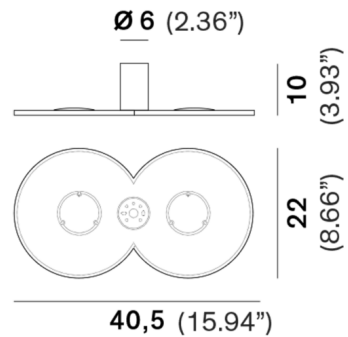

Shown in silver