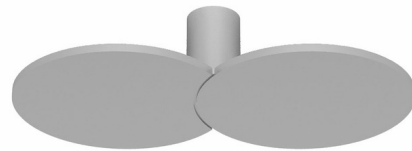

Lightology

lightology.com
866-954-4489
06-04-26

Project: _____

Company: _____

Location: _____ Fixture Type: _____

SPEC #: **RTL1404562**

Approved On: _____ Approved By: _____

Collide Double Wall / Ceiling Light

By Rotaliana by Luminart

Description

The Collide Double Wall / Ceiling Light features a pair of aluminum disks backed by LED light sources to create an indirect, halo lighting effect against the wall or ceiling. Includes 4 inch canopy cover plate to mount to standard US junction box (not pictured).

Specifications

COLOR . . . . . N/A
BODY FINISH . . . . . Silver
WATTAGE 34W
DIMMER . . . . . Low Voltage Electronic
DIMENSIONS . . . . . 15.94"W x 8.66"H x 3.93"D
INTEGRATED LED MODULE . . . . . 2 x LED/17W/120V LED
COUNTRY OF ORIGIN . . . . . Italy

Technical Information

COLOR RENDERING . . . . . 90 CRI
LAMP COLOR 2700K
LUMENS/WATT 200.00
LUMINOUS FLUX . . . . . 3400 lumens