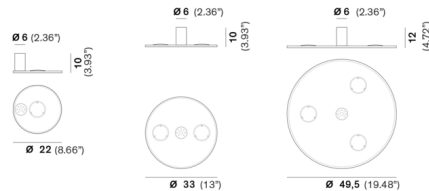

CLICK TO VIEW PRODUCT

Notes: