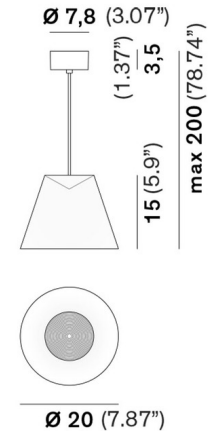

Specifications

COLOR Transparent
BODY FINISH Matte White
WATTAGE 7W
DIMMER Low Voltage Electronic
DIMENSIONS 7.87"W x 5.9"H
INTEGRATED LED MODULE 1 x LED/7W/120V LED
COUNTRY OF ORIGIN Italy

Technical Information

PRODUCT DIMENSIONS Cord Length: 78.7"
COLOR RENDERING 90 CRI
LAMP COLOR 2700K
LUMENS/WATT 65.71
LUMINOUS FLUX 460 lumens

Shown in matte white / transparent

CLICK TO VIEW PRODUCT

Notes: