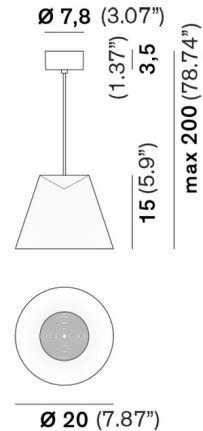

### Description

Despite its traditional silhouette, the Dina Pendant features a uniquely modern design thanks to its integrated LED light source. The shade is made of polycarbonate for a light and airy look. Includes 4 inch backplate to cover standard US junction box.

### Specifications

COLOR	Transparent
BODY FINISH	Matte White
WATTAGE	7W
DIMMER	Low Voltage Electronic
DIMENSIONS	7.87"W x 5.9"H
INTEGRATED LED MODULE	1 x LED/7W/120V LED
COUNTRY OF ORIGIN	Italy

### Technical Information

PRODUCT DIMENSIONS	Cord Length: 78.7"
COLOR RENDERING	90 CRI
LAMP COLOR	2700K
LUMENS/WATT	65.71
LUMINOUS FLUX	460 lumens

Shown in matte white / transparent

CLICK TO VIEW PRODUCT