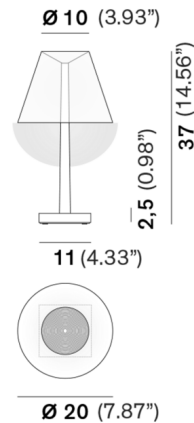

CLICK TO VIEW PRODUCT

Notes: