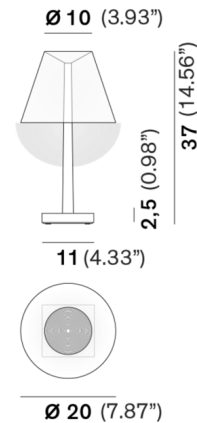

CLICK TO VIEW PRODUCT

Notes: