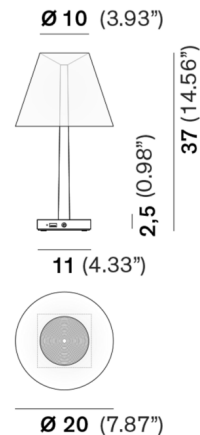

CLICK TO VIEW PRODUCT

Notes: