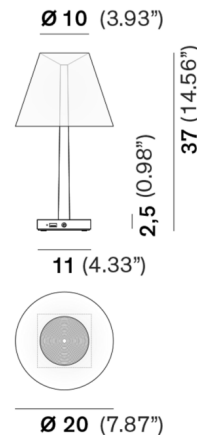

CLICK TO VIEW PRODUCT

Notes: