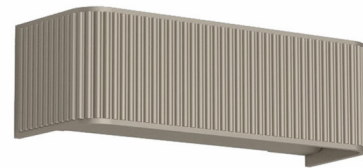

Lightology

lightology.com
866-954-4489
04-23-26

Project: _____
Company: _____
Location: _____ Fixture Type: _____
SPEC #: **RTL1404639**
Approved On: _____ Approved By: _____

Dresscode Wall Light

By Rotaliana by Luminart

Description

The Dresscode Wall Light is made of extruded aluminum with a ridged texture reminiscent of pleated and hemmed fabric for an elegant modern look. The sconce's open rectangular frame directs light symmetrically both upwards and downwards to provide warm ambient light. Dresscode's slim profile is perfectly suited to hallways and entryways. Note: Includes 4 inch square backplate to cover standard US junction box (not pictured).

Specifications

COLOR	N/A
BODY FINISH	Bronze
WATTAGE	29W
DIMMER	Low Voltage Electronic
DIMENSIONS	11.81"W x 2.36"H x 3.93"D
INTEGRATED LED MODULE	1 x LED/29W/120V LED
COUNTRY OF ORIGIN	Italy

Technical Information

COLOR RENDERING	90 CRI
LAMP COLOR	2700K
LUMENS/WATT	110.34
LUMINOUS FLUX	3200 lumens