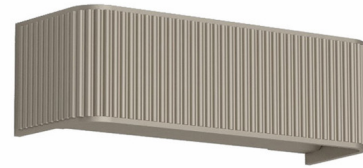

Lightology

lightology.com
866-954-4489
07-01-26

Project: _____
Company: _____
Location: _____ Fixture Type: _____
SPEC #: **RTL1404639**
Approved On: _____ Approved By: _____

Dresscode Wall Light

By Rotaliana by Luminart

Description

The Dresscode Wall Light is made of extruded aluminum with a ridged texture reminiscent of pleated and hemmed fabric for an elegant modern look. The sconce's open rectangular frame directs light symmetrically both upwards and downwards to provide warm ambient light. Dresscode's slim profile is perfectly suited to hallways and entryways. Note: Includes 4 inch square backplate to cover standard US junction box (not pictured).

Specifications

COLOR	N/A
BODY FINISH	Bronze
WATTAGE	29W
DIMMER	Low Voltage Electronic
DIMENSIONS	11.81"W x 2.36"H x 3.93"D
INTEGRATED LED MODULE	1 x LED/29W/120V LED
COUNTRY OF ORIGIN	Italy

Technical Information

COLOR RENDERING	90 CRI
LAMP COLOR	2700K
LUMENS/WATT	110.34
LUMINOUS FLUX	3200 lumens