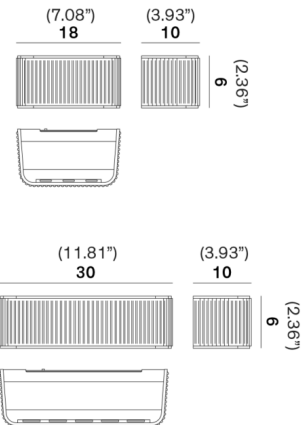

Shown in bronze