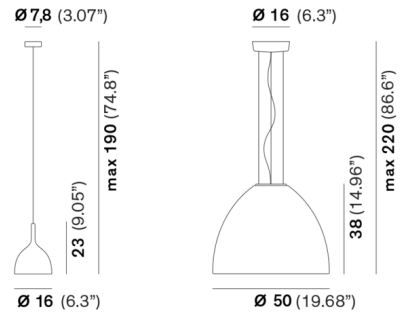

By Rotaliana by Luminart

Description

The Drink Pendant features a simple but iconic silhouette reminiscent of a wine glass or chalice. The dome shade directs light downwards to provide general illumination suitable for a variety of applications.

Shown in matte white

Specifications

COLOR	N/A
BODY FINISH	Matte White
WATTAGE	15W
DIMMER	Standard 120V
DIMENSIONS	6.3"W x 9.05"H
BULB NOT INCLUDED	1 x A19/Medium (E26)/15W/120V LED
COUNTRY OF ORIGIN	Italy