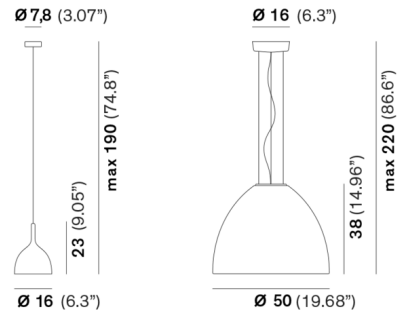

### Description

The Drink Pendant features a simple but iconic silhouette reminiscent of a wine glass or chalice. The dome shade directs light downwards to provide general illumination suitable for a variety of applications.

### Specifications

COLOR	N/A
BODY FINISH	Matte White
WATTAGE	15W
DIMMER	Standard 120V
DIMENSIONS	6.3"W x 9.05"H
BULB NOT INCLUDED	1 x A19/Medium (E26)/15W/120V LED
COUNTRY OF ORIGIN	Italy

CLICK TO VIEW PRODUCT