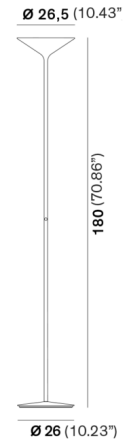

CLICK TO VIEW PRODUCT

Notes: