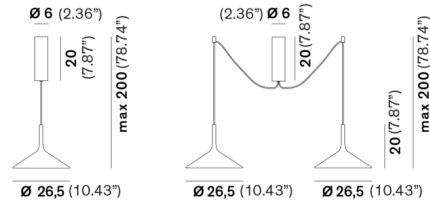

By Rotaliana by Luminart

Description

The Dry Pendant possesses a flared shade with a slim stem for a sleek silhouette reminiscent of a martini cocktail glass. The wide shade provides direct, downward lighting perfect for a variety of interiors. Includes 4 inch round cover plate for standard US junction box. Available with one or two pendants.

Shown in matte black

Specifications

COLOR N/A
BODY FINISH Matte Black
WATTAGE 16W
DIMMER Low Voltage Electronic
DIMENSIONS 10.43"W x 7.87"H
INTEGRATED LED MODULE 1 x LED/16W/120V LED
COUNTRY OF ORIGIN Italy