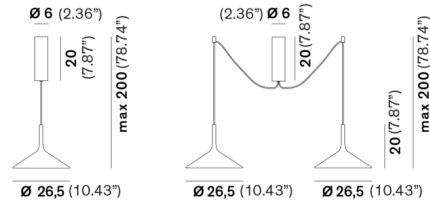

By Rotaliana by Luminart

Description

The Dry Pendant possesses a flared shade with a slim stem for a sleek silhouette reminiscent of a martini cocktail glass. The wide shade provides direct, downward lighting perfect for a variety of interiors. Includes 4 inch round cover plate for standard US junction box. Available with one or two pendants.

Shown in matte black

Specifications

COLOR	N/A
BODY FINISH	Matte Black
WATTAGE	16W
DIMMER	Low Voltage Electronic
DIMENSIONS	10.43"W x 7.87"H
INTEGRATED LED MODULE	1 x LED/16W/120V LED
COUNTRY OF ORIGIN	Italy