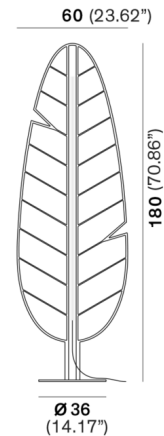

Specifications

COLOR	Sprout Green
BODY FINISH	Anthracite
WATTAGE	40W
DIMMER	Included
DIMENSIONS	23.62"W x 70.86"H x 14.17"D
INTEGRATED LED MODULE	1 x LED/40W/120V LED
COUNTRY OF ORIGIN	Italy

Technical Information

COLOR RENDERING	90 CRI
LAMP COLOR	2700K
LUMENS/WATT	87.50
LUMINOUS FLUX	3500 lumens

Shown in anthracite / sprout green

CLICK TO VIEW PRODUCT

Notes: