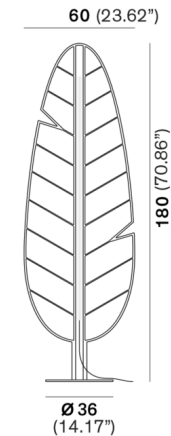

### Specifications

COLOR . . . . . Sprout Green  
BODY FINISH . . . . . Anthracite  
WATTAGE . . . . . 40W  
DIMMER . . . . . Included  
DIMENSIONS . . . . . 23.62"W x 70.86"H x 14.17"D  
INTEGRATED LED MODULE . . . . . 1 x LED/40W/120V LED  
COUNTRY OF ORIGIN . . . . . Italy

### Technical Information

COLOR RENDERING . . . . . 90 CRI  
LAMP COLOR . . . . . 2700K  
LUMENS/WATT . . . . . 87.50  
LUMINOUS FLUX . . . . . 3500 lumens

Shown in anthracite / sprout green

CLICK TO VIEW PRODUCT