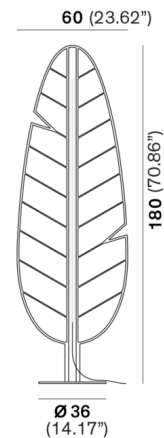

### Specifications

COLOR	Sprout Green
BODY FINISH	Anthracite
WATTAGE	40W
DIMMER	Included
DIMENSIONS	23.62"W x 70.86"H x 14.17"D
INTEGRATED LED MODULE	1 x LED/40W/120V LED
COUNTRY OF ORIGIN	Italy

### Technical Information

COLOR RENDERING	90 CRI
LAMP COLOR	2700K
LUMENS/WATT	87.50
LUMINOUS FLUX	3500 lumens

Shown in anthracite / sprout green

CLICK TO VIEW PRODUCT

Notes: