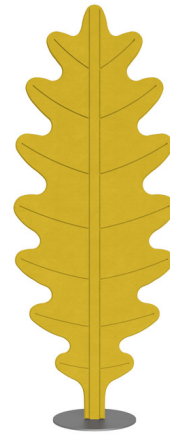

Lightology

lightology.com
866-954-4489
07-01-26

Project: _____
Company: _____
Location: _____ Fixture Type: _____
SPEC #: **RTL1404695**
Approved On: _____ Approved By: _____

Eden Oak Floor Lamp By Rotaliana by Luminart

Description

The Eden Oak Floor Lamp features a leaf-shaped polyester fabric shade with a dual purpose. In addition to obscuring the LED light source to produce a pleasant indirect glow, the leaf is also filled with soft padding to help improve acoustic comfort by absorbing ambient noise and reverberations. Eden's acoustic properties and stylish design make it the perfect addition to an office or other commercial space. Dimmer button located on the back of the lamp.

Specifications

COLOR	Sunflower Yellow
BODY FINISH	Anthracite
WATTAGE	40W
DIMMER	Included
DIMENSIONS	27.55"W x 70.86"H x 14.17"D
INTEGRATED LED MODULE	1 x LED/40W/120V LED
COUNTRY OF ORIGIN	Italy

Technical Information

COLOR RENDERING	90 CRI
LAMP COLOR	2700K
LUMENS/WATT	87.50
LUMINOUS FLUX	3500 lumens

Shown in anthracite / sunflower yellow

70 (27.55")

180 (70.86")

Ø 36
(14.17")

CLICK TO VIEW PRODUCT

Notes: