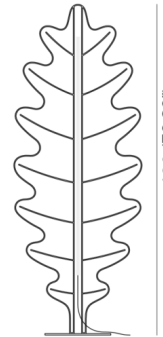

Specifications

COLOR	Sunflower Yellow
BODY FINISH	Anthracite
WATTAGE	40W
DIMMER	Included
DIMENSIONS	27.55"W x 70.86"H x 14.17"D
INTEGRATED LED MODULE	1 x LED/40W/120V LED
COUNTRY OF ORIGIN	Italy

Technical Information

COLOR RENDERING	90 CRI
LAMP COLOR	2700K
LUMENS/WATT	87.50
LUMINOUS FLUX	3500 lumens

Shown in anthracite / sunflower yellow

70 (27.55")

180 (70.86")

Ø 36
(14.17")

CLICK TO VIEW PRODUCT

Notes: