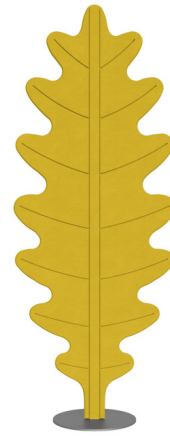

Lightology

lightology.com
866-954-4489
04-23-26

Project: _____

Company: _____

Location: _____ Fixture Type: _____

SPEC #: **RTL1404695**

Approved On: _____ Approved By: _____

Eden Oak Floor Lamp

By Rotaliana by Luminart

Description

The Eden Oak Floor Lamp features a leaf-shaped polyester fabric shade with a dual purpose. In addition to obscuring the LED light source to produce a pleasant indirect glow, the leaf is also filled with soft padding to help improve acoustic comfort by absorbing ambient noise and reverberations. Eden's acoustic properties and stylish design make it the perfect addition to an office or other commercial space. Dimmer button located on the back of the lamp.

Specifications

COLOR Sunflower Yellow
BODY FINISH Anthracite
WATTAGE 40W
DIMMER Included
DIMENSIONS 27.55"W x 70.86"H x 14.17"D
INTEGRATED LED MODULE 1 x LED/40W/120V LED
COUNTRY OF ORIGIN Italy

Technical Information

COLOR RENDERING 90 CRI
LAMP COLOR 2700K
LUMENS/WATT 87.50
LUMINOUS FLUX 3500 lumens

Shown in anthracite / sunflower yellow

70 (27.55")

180 (70.86")

Ø 36
(14.17")

CLICK TO VIEW PRODUCT

Notes: