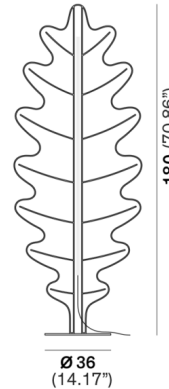

Specifications

COLOR Sunflower Yellow
BODY FINISH Anthracite
WATTAGE 40W
DIMMER Included
DIMENSIONS 27.55"W x 70.86"H x 14.17"D
INTEGRATED LED MODULE 1 x LED/40W/120V LED
COUNTRY OF ORIGIN Italy

Technical Information

COLOR RENDERING 90 CRI
LAMP COLOR 2700K
LUMENS/WATT 87.50
LUMINOUS FLUX 3500 lumens

Shown in anthracite / sunflower yellow

70 (27.55")

180 (70.86")

Ø 36
(14.17")

CLICK TO VIEW PRODUCT

Notes: