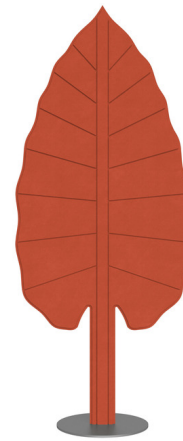

Lightology

lightology.com
866-954-4489
04-25-26

Project: _____
 Company: _____
 Location: _____ Fixture Type: _____
 SPEC #: **RTL1404704**
 Approved On: _____ Approved By: _____

Eden Alocasia Floor Lamp

By Rotaliana by Luminart

Description

The Eden Alocasia Floor Lamp features a leaf-shaped polyester fabric shade with a dual purpose. In addition to obscuring the LED light source to produce a pleasant indirect glow, the leaf is also filled with soft padding to help improve acoustic comfort by absorbing ambient noise and reverberations. Eden's acoustic properties and stylish design make it the perfect addition to an office or other commercial space. Dimmer button located on the back of the lamp.

Specifications

COLOR Rust
BODY FINISH Anthracite
WATTAGE 40W
DIMMER Included
DIMENSIONS 27.55"W x 70.86"H x 14.17"D
INTEGRATED LED MODULE 1 x LED/40W/120V LED
COUNTRY OF ORIGIN Italy

Technical Information

COLOR RENDERING 90 CRI
LAMP COLOR 2700K
LUMENS/WATT 87.50
LUMINOUS FLUX 3500 lumens

Shown in anthracite / rust

70 (27.55")

165 (64.96")

Ø 36
(14.17")

CLICK TO VIEW PRODUCT

Notes: