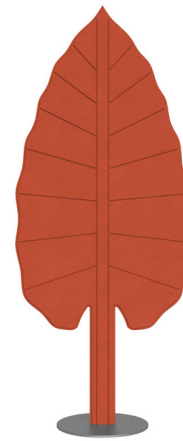

Lightology

lightology.com
866-954-4489
07-06-26

Project: _____

Company: _____

Location: _____ Fixture Type: _____

SPEC #: **RTL1404704**

Approved On: _____ Approved By: _____

Eden Alocasia Floor Lamp

By Rotaliana by Luminart

Description

The Eden Alocasia Floor Lamp features a leaf-shaped polyester fabric shade with a dual purpose. In addition to obscuring the LED light source to produce a pleasant indirect glow, the leaf is also filled with soft padding to help improve acoustic comfort by absorbing ambient noise and reverberations. Eden's acoustic properties and stylish design make it the perfect addition to an office or other commercial space. Dimmer button located on the back of the lamp.

Specifications

COLOR Rust
BODY FINISH Anthracite
WATTAGE 40W
DIMMER Included
DIMENSIONS 27.55"W x 70.86"H x 14.17"D
INTEGRATED LED MODULE 1 x LED/40W/120V LED
COUNTRY OF ORIGIN Italy

Technical Information

COLOR RENDERING 90 CRI
LAMP COLOR 2700K
LUMENS/WATT 87.50
LUMINOUS FLUX 3500 lumens

Shown in anthracite / rust

70 (27.55")

165 (64.96")

Ø 36
(14.17")

CLICK TO VIEW PRODUCT

Notes: