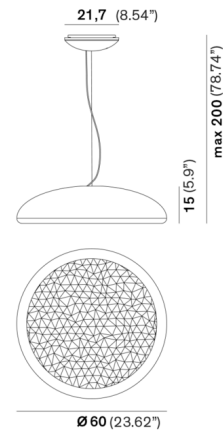

Shown in matte white / matte white