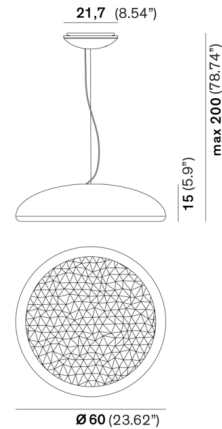

Shown in matte white / matte white