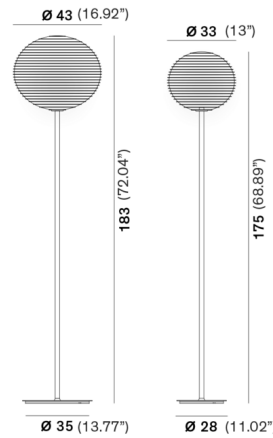

By Rotaliana by Luminart

Description

The Flow Glass Floor Lamp features a classic silhouette with a glass globe shade supported by a slim aluminum stem. The mouthblown glass possesses a ridged texture, recalling the look of a paper lantern. Dimmer switch located on cord.

Specifications

COLOR	White
BODY FINISH	Matte White
WATTAGE	15W
DIMMER	Included
DIMENSIONS	13"W x 68.89"H
BULB NOT INCLUDED	1 x A19/Medium (E26)/15W/120V LED
COUNTRY OF ORIGIN	Italy

Shown in matte white / white