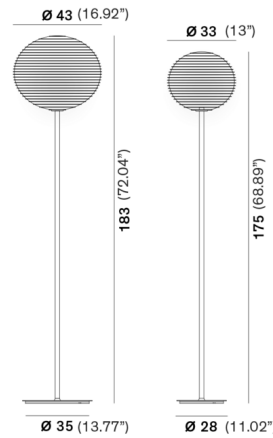

By Rotaliana by Luminart

Description

The Flow Glass Floor Lamp features a classic silhouette with a glass globe shade supported by a slim aluminum stem. The mouthblown glass possesses a ridged texture, recalling the look of a paper lantern. Dimmer switch located on cord.

Specifications

COLOR White
BODY FINISH Matte White
WATTAGE 15W
DIMMER Included
DIMENSIONS 13"W x 68.89"H
BULB NOT INCLUDED 1 x A19/Medium (E26)/15W/120V LED
COUNTRY OF ORIGIN Italy

Shown in matte white / white