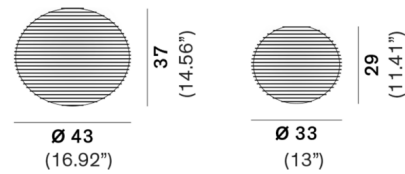

Lightology

lightology.com
866-954-4489
04-25-26

Project: _____

Company: _____

Location: _____ Fixture Type: _____

SPEC #: **RTL1404722**

Approved On: _____ Approved By: _____

Flow Glass Wall / Ceiling Light

By Rotaliana by Luminart

Description

The Flow Glass Wall / Ceiling Light features a classic spherical silhouette with its glass globe shade. The mouthblown glass possesses a ridged texture, recalling the look of a paper lantern. May be installed on the wall or ceiling. Includes 4 inch cover plate for mounting to standard US junction box.

Specifications

COLOR	White
BODY FINISH	Matte White
WATTAGE	15W
DIMMER	Standard 120V
DIMENSIONS	13"W x 11.41"H x 11.41"D
BULB NOT INCLUDED	1 x A19/Medium (E26)/15W/120V LED
COUNTRY OF ORIGIN	Italy

CLICK TO VIEW PRODUCT

Notes: