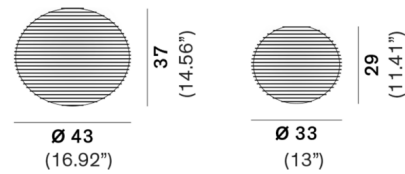

By Rotaliana by Luminart

Description

The Flow Glass Wall / Ceiling Light features a classic spherical silhouette with its glass globe shade. The mouthblown glass possesses a ridged texture, recalling the look of a paper lantern. May be installed on the wall or ceiling. Includes 4 inch cover plate for mounting to standard US junction box.

Shown in matte white / white

Specifications

COLOR	White
BODY FINISH	Matte White
WATTAGE	15W
DIMMER	Standard 120V
DIMENSIONS	13"W x 11.41"H x 11.41"D
BULB NOT INCLUDED	1 x A19/Medium (E26)/15W/120V LED
COUNTRY OF ORIGIN	Italy