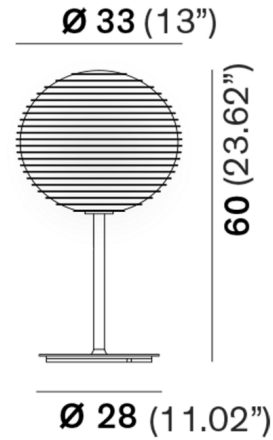

Lightology

lightology.com
866-954-4489
04-25-26

Project: _____

Company: _____

Location: _____ Fixture Type: _____

SPEC #: **RTL1404723**

Approved On: _____ Approved By: _____

Flow Glass Stem Table Lamp

By Rotaliana by Luminart

Description

The Flow Glass Stem Table Lamp features a classic silhouette with a glass globe shade supported by a slim aluminum stem. The mouthblown glass possesses a ridged texture, recalling the look of a paper lantern. Dimmer switch located on cord.

Shown in matte white / white

Specifications

COLOR	White
BODY FINISH	Matte White
WATTAGE	15W
DIMMER	Included
DIMENSIONS	13"W x 23.62"H
BULB NOT INCLUDED	1 x A19/Medium (E26)/15W/120V LED
COUNTRY OF ORIGIN	Italy