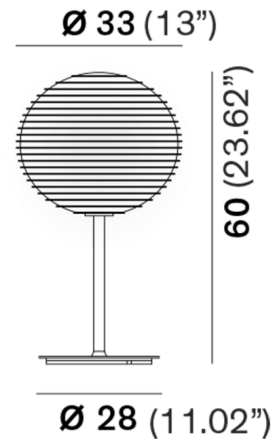

Lightology

lightology.com
866-954-4489
06-29-26

Project: _____

Company: _____

Location: _____ Fixture Type: _____

SPEC #: **RTL1404723**

Approved On: _____ Approved By: _____

Flow Glass Stem Table Lamp

By Rotaliana by Luminart

Description

The Flow Glass Stem Table Lamp features a classic silhouette with a glass globe shade supported by a slim aluminum stem. The mouthblown glass possesses a ridged texture, recalling the look of a paper lantern. Dimmer switch located on cord.

Shown in matte white / white

Specifications

COLOR	White
BODY FINISH	Matte White
WATTAGE	15W
DIMMER	Included
DIMENSIONS	13"W x 23.62"H
BULB NOT INCLUDED	1 x A19/Medium (E26)/15W/120V LED
COUNTRY OF ORIGIN	Italy