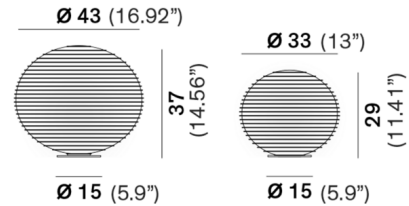

By Rotaliana by Luminart

Description

The Flow Glass Table Lamp features a classic spherical silhouette with a glass globe shade. The mouthblown glass possesses a ridged texture, recalling the look of a paper lantern. Dimmer switch located on cord.

Shown in matte white / white

Specifications

COLOR	White
BODY FINISH	Matte White
WATTAGE	15W
DIMMER	Included
DIMENSIONS	13"W x 11.41"H
BULB NOT INCLUDED	1 x A19/Medium (E26)/15W/120V LED
COUNTRY OF ORIGIN	Italy