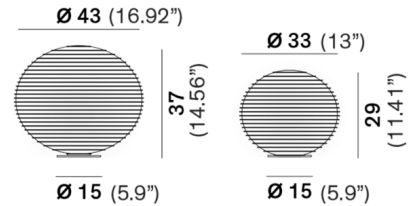

### Specifications

COLOR	White
BODY FINISH	Matte White
WATTAGE	15W
DIMMER	Included
DIMENSIONS	13"W x 11.41"H
BULB NOT INCLUDED	1 x A19/Medium (E26)/15W/120V LED
COUNTRY OF ORIGIN	Italy

CLICK TO VIEW PRODUCT