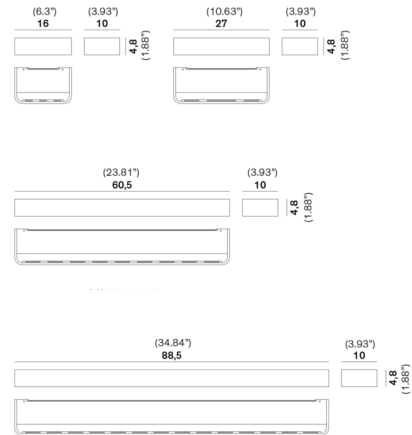

Lightology

lightology.com
866-954-4489
06-29-26

Project: _____
Company: _____
Location: _____ Fixture Type: _____
SPEC #: **RTL1404762**
Approved On: _____ Approved By: _____

Frame Wall Light

By Rotaliana by Luminart

Description

The Frame Wall Light was inspired by the shape of drawer handles with an open, rectangular shape. The open frame diffuses light both upwards and downwards onto the wall, and the high-performance LED provides ample light output. Includes 4 inch square backplate to cover standard US junction box (not pictured).

Specifications

COLOR . . . . . N/A
BODY FINISH . . . . . Bronze
WATTAGE 39W
DIMMER . . . . . Low Voltage Electronic
DIMENSIONS . . . . . 23.81"W x 3.93"H x 1.88"D
INTEGRATED LED MODULE . . . . . 1 x LED/39W/120V LED
COUNTRY OF ORIGIN . . . . . Italy

Technical Information

COLOR RENDERING . . . . . 90 CRI
LAMP COLOR 2700K
LUMENS/WATT 102.56
LUMINOUS FLUX . . . . . 4000 lumens

Notes:

Shown in bronze

CLICK TO VIEW PRODUCT