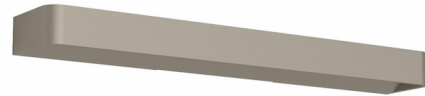

Lightology

lightology.com
866-954-4489
06-29-26

Project: _____
Company: _____
Location: _____ Fixture Type: _____
SPEC #: **RTL1404762**
Approved On: _____ Approved By: _____

Frame Wall Light

By Rotaliana by Luminart

Description

The Frame Wall Light was inspired by the shape of drawer handles with an open, rectangular shape. The open frame diffuses light both upwards and downwards onto the wall, and the high-performance LED provides ample light output. Includes 4 inch square backplate to cover standard US junction box (not pictured).

Specifications

COLOR . . . . . N/A
BODY FINISH . . . . . Bronze
WATTAGE 39W
DIMMER . . . . . Low Voltage Electronic
DIMENSIONS . . . . . 23.81"W x 3.93"H x 1.88"D
INTEGRATED LED MODULE . . . . . 1 x LED/39W/120V LED
COUNTRY OF ORIGIN . . . . . Italy

Technical Information

COLOR RENDERING . . . . . 90 CRI
LAMP COLOR 2700K
LUMENS/WATT 102.56
LUMINOUS FLUX . . . . . 4000 lumens

Notes: