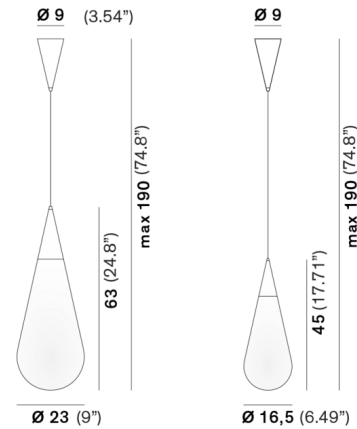

Lightology

lightology.com
866-954-4489
04-17-26

Project: _____
 Company: _____
 Location: _____ Fixture Type: _____
 SPEC #: **RTL1404775**
 Approved On: _____ Approved By: _____

Goccia Pendant

By Rotaliana by Luminart

Description

The Goccia Pendant takes its name from the Italian word for drop, in reference to the pendant's elegant teardrop form. The pendant is crafted from etched glass to produce a pleasantly diffused glow, and its conical shape is mirrored in the decorative cone-shaped canopy. Includes 4 inch canopy plate to mount to standard US junction box.

Shown in white / etched glass

Specifications

COLOR	Etched Glass
BODY FINISH	White
WATTAGE	15W
DIMMER	Standard 120V
DIMENSIONS	6.49"W x 17.71"H
BULB NOT INCLUDED	1 x A19/Medium (E26)/15W/120V LED
COUNTRY OF ORIGIN	Italy