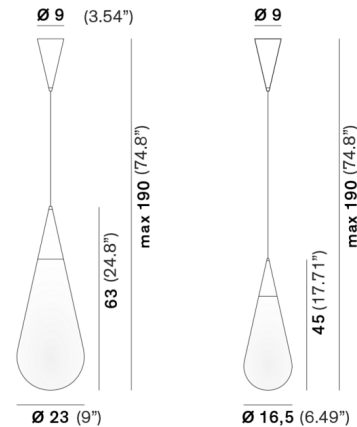

Lightology

lightology.com
866-954-4489
06-04-26

Project: _____
 Company: _____
 Location: _____ Fixture Type: _____
 SPEC #: **RTL1404775**
 Approved On: _____ Approved By: _____

Goccia Pendant

By Rotaliana by Luminart

Description

The Goccia Pendant takes its name from the Italian word for drop, in reference to the pendant's elegant teardrop form. The pendant is crafted from etched glass to produce a pleasantly diffused glow, and its conical shape is mirrored in the decorative cone-shaped canopy. Includes 4 inch canopy plate to mount to standard US junction box.

Shown in white / etched glass

Specifications

COLOR	Etched Glass
BODY FINISH	White
WATTAGE	15W
DIMMER	Standard 120V
DIMENSIONS	6.49"W x 17.71"H
BULB NOT INCLUDED	1 x A19/Medium (E26)/15W/120V LED
COUNTRY OF ORIGIN	Italy