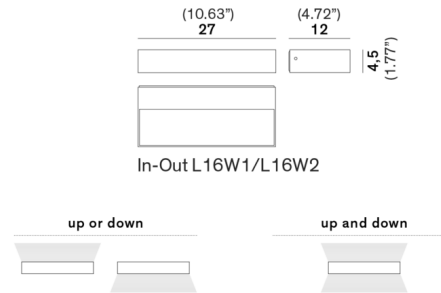

Description

The InOut Wall Light features a slim rectangular body made of aluminum for a sleek, modern look. InOut is available with either one glass panel to provide directional Up or Downlight, or two glass panels to provide both Up and Downlight from the integrated LED light source. Includes 4 inch backplate to mount to standard US junction box.

Shown in matte white

Specifications

COLOR	N/A
BODY FINISH	Matte White
WATTAGE	29W
DIMMER	Low Voltage Electronic
DIMENSIONS	10.63"W x 1.77"H x 4.72"D
INTEGRATED LED MODULE	1 x LED/29W/120V LED
COUNTRY OF ORIGIN	Italy