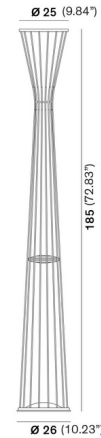

Lightology

lightology.com
866-954-4489
06-04-26

Project: _____

Company: _____

Location: _____ Fixture Type: _____

SPEC #: **RTL1404796**

Approved On: _____ Approved By: _____

Lightwire Floor Lamp By Rotaliana by Luminart

Description

The Lightwire Floor Lamp offers a light airy aesthetic with its open frame composed of slender metal rods. The lamp's upper rim houses a flat LED panel which directs light upward for a pleasant indirect lighting effect. Touch dimmer button located on lamp's body.

Specifications

COLOR	N/A
BODY FINISH	Matte Black
WATTAGE	43W
DIMMER	Included
DIMENSIONS	10.23"W x 72.83"H
INTEGRATED LED MODULE	1 x LED/43W/120V LED
COUNTRY OF ORIGIN	Italy

Technical Information

COLOR RENDERING	90 CRI
LAMP COLOR	3000K
LUMENS/WATT	100.00
LUMINOUS FLUX	4300 lumens

Shown in matte black

CLICK TO VIEW PRODUCT

Notes: