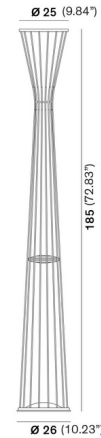

Lightology

lightology.com
866-954-4489
04-15-26

Project: _____

Company: _____

Location: _____ Fixture Type: _____

SPEC #: **RTL1404796**

Approved On: _____ Approved By: _____

Lightwire Floor Lamp By Rotaliana by Luminart

Description

The Lightwire Floor Lamp offers a light airy aesthetic with its open frame composed of slender metal rods. The lamp's upper rim houses a flat LED panel which directs light upward for a pleasant indirect lighting effect. Touch dimmer button located on lamp's body.

Specifications

COLOR	N/A
BODY FINISH	Matte Black
WATTAGE	43W
DIMMER	Included
DIMENSIONS	10.23"W x 72.83"H
INTEGRATED LED MODULE	1 x LED/43W/120V LED
COUNTRY OF ORIGIN	Italy

Technical Information

COLOR RENDERING	90 CRI
LAMP COLOR	3000K
LUMENS/WATT	100.00
LUMINOUS FLUX	4300 lumens

Shown in matte black

CLICK TO VIEW PRODUCT

Notes: