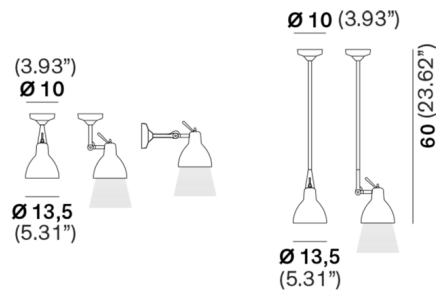

By Rotaliana by Luminart

Description

The Luxy Ceiling Light was created as the newest evolution of the classic task lamp design. The dome-shaped shade is made of etched or glossy painted glass to provide focused task lighting as well as a warm, translucent glow. The articulated frame allows the shade to be aimed for reading or other tasks. On/off switch located on top of shade. Includes 4 inch cover plate for mounting to standard US junction box. The small lamp may be mounted on the wall or ceiling; the large size may only be installed on the ceiling.

Shown in silver / glossy red

Specifications

COLOR Glossy Red
BODY FINISH Silver
WATTAGE 5W
DIMMER Standard 120V
DIMENSIONS 5.31"W x 6.85"H x 11.81"D
BULB NOT INCLUDED 1 x B10/Candelabra (E12)/5W/120V LED
COUNTRY OF ORIGIN Italy