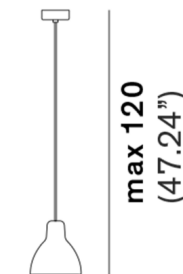

By Rotaliana by Luminart

Description

The Luxy Pendant offers a classic silhouette that will complement a variety of decor styles. The dome-shaped shade is made of etched or glossy painted glass to provide downward-directed lighting as well as a warm, translucent glow. Includes 4 inch backplate for mounting to standard US junction box.

Specifications

COLOR Glossy Black
BODY FINISH Silver
WATTAGE 5W
DIMMER Standard 120V
DIMENSIONS 5.31"W x 5.11"H
BULB NOT INCLUDED 1 x B10/Candelabra (E12)/5W/120V LED
COUNTRY OF ORIGIN Italy

Technical Information

PRODUCT DIMENSIONS Max Overall Height: 47.2"

Shown in silver / glossy black

Ø 7,8 (3.07")

Ø 13,5 (5.31")

CLICK TO VIEW PRODUCT

Notes: