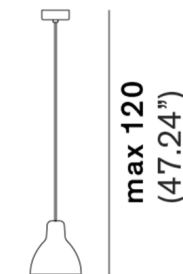

By Rotaliana by Luminart

Description

The Luxy Pendant offers a classic silhouette that will complement a variety of decor styles. The dome-shaped shade is made of etched or glossy painted glass to provide downward-directed lighting as well as a warm, translucent glow. Includes 4 inch backplate for mounting to standard US junction box.

Shown in silver / glossy black

Ø 7,8 (3.07")

Ø 13,5 (5.31")

Specifications

COLOR	Glossy Black
BODY FINISH	Silver
WATTAGE	5W
DIMMER	Standard 120V
DIMENSIONS	5.31"W x 5.11"H
BULB NOT INCLUDED	1 x B10/Candelabra (E12)/5W/120V LED
COUNTRY OF ORIGIN	Italy

Technical Information

PRODUCT DIMENSIONS	Max Overall Height: 47.2"
--------------------	---------------------------

CLICK TO VIEW PRODUCT

Notes: