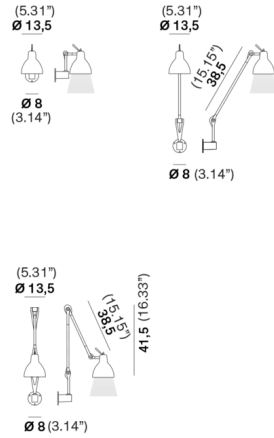

By Rotaliana by Luminart

Description

The Luxy Wall Light was created as the newest evolution of the classic task lamp design. The dome-shaped shade is made of etched or glossy painted glass to provide focused task lighting as well as a warm, translucent glow. The articulated stem allows the shade to be aimed for reading or other tasks. On/off switch located on top of shade. Includes 4 inch cover plate for mounting to standard US junction box.

Shown in silver / glossy yellow

Specifications

COLOR	Glossy Yellow
BODY FINISH	Silver
WATTAGE	5W
DIMMER	Standard 120V
DIMENSIONS	5.31"W x 23.94"H x 14.96"D
BULB NOT INCLUDED	1 x B10/Candelabra (E12)/5W/120V LED
COUNTRY OF ORIGIN	Italy