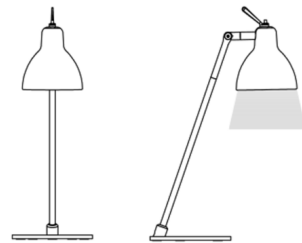

By Rotaliana by Luminart

Description

The Luxy Glam Table Lamp was created as the newest evolution of the classic desk lamp design. The dome-shaped shade is made of painted glass to provide focused task lighting as well as a warm, translucent glow. The angled, articulated stem allows the shade to be aimed for reading or other tasks. On/off switch located on top of shade.

Shown in metallic black / glossy gold

Ø 13,5 (5.31")

52 (20.47")

Ø 18
(7.08")

33
(13")

Specifications

| | |
|-------------------|--------------------------------------|
| COLOR | Glossy Gold |
| BODY FINISH | Metallic Black |
| WATTAGE | 5W |
| DIMMER | N/A |
| DIMENSIONS | 7.08"W x 20.47"H x 13"D |
| BULB NOT INCLUDED | 1 x B10/Candelabra (E12)/5W/120V LED |
| COUNTRY OF ORIGIN | Italy |