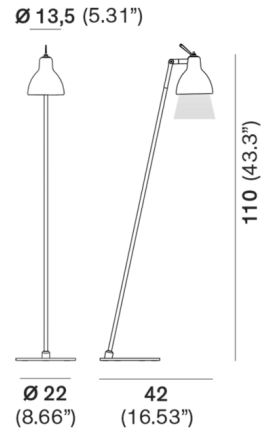

By Rotaliana by Luminart

Description

The Luxy Glam Floor Lamp was created as the newest evolution of the classic task lamp design. The dome-shaped shade is made of painted glass to provide focused task lighting as well as a warm, translucent glow. The angled, articulated stem allows the shade to be aimed for reading or other tasks. On/off switch located on top of shade.

Shown in metallic black / glossy smoky

Specifications

COLOR	Glossy Smoky
BODY FINISH	Metallic Black
WATTAGE	5W
DIMMER	N/A
DIMENSIONS	16.53"W x 43.3"H x 8.66"D
BULB NOT INCLUDED	1 x B10/Candelabra (E12)/5W/120V LED
COUNTRY OF ORIGIN	Italy