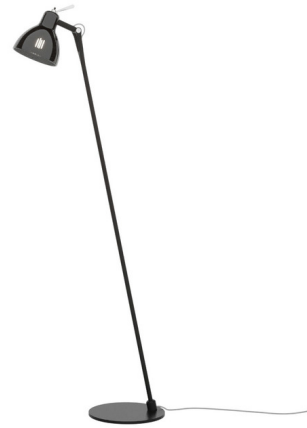

Lightology

lightology.com
866-954-4489
04-25-26

Project: _____

Company: _____

Location: _____ Fixture Type: _____

SPEC #: **RTL1404939**

Approved On: _____ Approved By: _____

Luxy Glam Floor Lamp

By Rotaliana by Luminart

Description

The Luxy Glam Floor Lamp was created as the newest evolution of the classic task lamp design. The dome-shaped shade is made of painted glass to provide focused task lighting as well as a warm, translucent glow. The angled, articulated stem allows the shade to be aimed for reading or other tasks. On/off switch located on top of shade.

Shown in metallic black / glossy smoky

Specifications

COLOR	Glossy Smoky
BODY FINISH	Metallic Black
WATTAGE	5W
DIMMER	N/A
DIMENSIONS	16.53"W x 43.3"H x 8.66"D
BULB NOT INCLUDED	1 x B10/Candelabra (E12)/5W/120V LED
COUNTRY OF ORIGIN	Italy