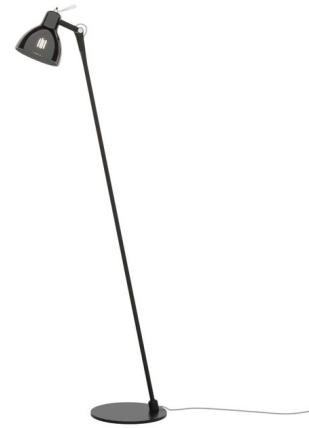

## Luxy Glam Floor Lamp

By Rotaliana by Luminart

### Description

The Luxy Glam Floor Lamp was created as the newest evolution of the classic task lamp design. The dome-shaped shade is made of painted glass to provide focused task lighting as well as a warm, translucent glow. The angled, articulated stem allows the shade to be aimed for reading or other tasks. On/off switch located on top of shade.

Shown in metallic black / glossy smoky

Ø 13,5 (5.31")

### Specifications

COLOR . . . . . Glossy Smoky  
BODY FINISH . . . . . Metallic Black  
WATTAGE . . . . . 5W  
DIMMER . . . . . N/A  
DIMENSIONS . . . . . 16.53"W x 43.3"H x 8.66"D  
BULB NOT INCLUDED . . . . . 1 x B10/Candelabra (E12)/5W/120V LED  
COUNTRY OF ORIGIN . . . . . Italy