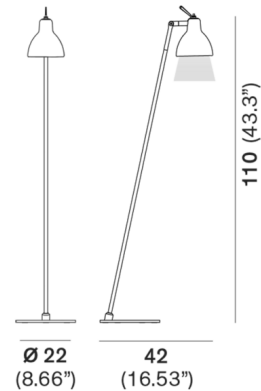

### Description

The Luxy Glam Floor Lamp was created as the newest evolution of the classic task lamp design. The dome-shaped shade is made of painted glass to provide focused task lighting as well as a warm, translucent glow. The angled, articulated stem allows the shade to be aimed for reading or other tasks. On/off switch located on top of shade.

Shown in metallic black / glossy smoky

Ø 13,5 (5.31")

### Specifications

COLOR . . . . . Glossy Smoky  
BODY FINISH . . . . . Metallic Black  
WATTAGE . . . . . 5W  
DIMMER . . . . . N/A  
DIMENSIONS . . . . . 16.53"W x 43.3"H x 8.66"D  
BULB NOT INCLUDED . . . . . 1 x B10/Candelabra (E12)/5W/120V LED  
COUNTRY OF ORIGIN . . . . . Italy