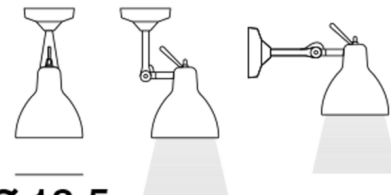

By Rotaliana by Luminart

Description

The Luxy Glam Wall / Ceiling Light was created as the newest evolution of the classic task lamp design. The dome-shaped shade is made of glossy painted glass to provide focused task lighting as well as a warm, translucent glow. The articulated stem allows the shade to be aimed for reading or other tasks. On/off switch located on top of shade. Includes 4 inch cover plate for mounting to standard US junction box.

Shown in metallic black / glossy copper

(3.93")
Ø 10

Ø 13,5
(5.31")

Specifications

COLOR Glossy Copper
BODY FINISH Metallic Black
WATTAGE 5W
DIMMER Standard 120V
DIMENSIONS 5.31"W x 6.85"H x 11.81"D
BULB NOT INCLUDED 1 x B10/Candelabra (E12)/5W/120V LED
COUNTRY OF ORIGIN Italy