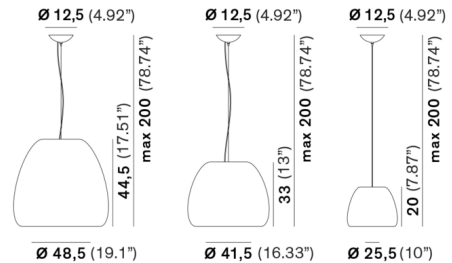

Specifications

COLOR . . . . . N/A
BODY FINISH . . . . . Gold
WATTAGE 15W
DIMMER . . . . . Standard 120V
DIMENSIONS . . . . . 16.33"W x 13"H
BULB NOT INCLUDED . . . . . 1 x A19/Medium (E26)/15W/120V LED
COUNTRY OF ORIGIN . . . . . Italy

CLICK TO VIEW PRODUCT

Notes: