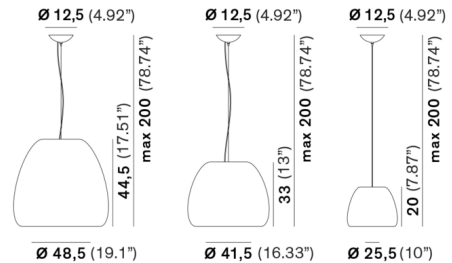

### Description

The Pomi Pendant possesses an elegant form with gently curved edges and an organic expression. The shade is made of a single sheet of metal, with a lighter finish on the interior to improve light reflection.

### Specifications

COLOR . . . . . N/A  
BODY FINISH . . . . . Gold  
WATTAGE . . . . . 15W  
DIMMER . . . . . Standard 120V  
DIMENSIONS . . . . . 16.33"W x 13"H  
BULB NOT INCLUDED . . . . . 1 x A19/Medium (E26)/15W/120V LED  
COUNTRY OF ORIGIN . . . . . Italy