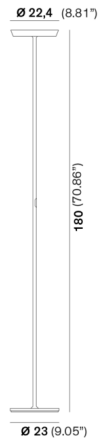

Lightology

lightology.com
866-954-4489
06-18-26

Project: _____

Company: _____

Location: _____ Fixture Type: _____

SPEC #: **RTL1404978**

Approved On: _____ Approved By: _____

Prince Floor Lamp

By Rotaliana by Luminart

Description

The Prince Floor Lamp features an elegant, minimalist look with a sleek stem capped by a circular crown. The crown discreetly houses an LED light source which directs light upwards for an indirect effect perfect for providing ambient light in a bedroom or living room. Dimmer button located on stem.

Specifications

COLOR	N/A
BODY FINISH	Matte Black
WATTAGE	58W
DIMMER	Included
DIMENSIONS	9.05"W x 70.86"H
INTEGRATED LED MODULE	1 x LED/58W/120V LED
COUNTRY OF ORIGIN	Italy

Technical Information

COLOR RENDERING	90 CRI
LAMP COLOR	2700K
LUMENS/WATT	91.38
LUMINOUS FLUX	5300 lumens

Shown in matte black

CLICK TO VIEW PRODUCT

Notes: