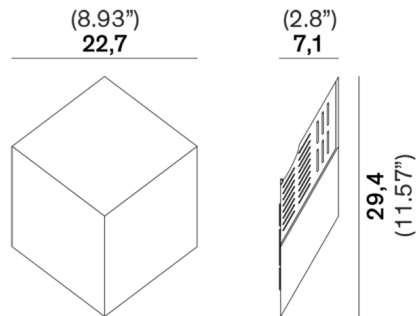

By Rotaliana by Luminart

Description

The QB Wall Light makes use of an optical illusion for a unique aesthetic that will add a modern edge to any interior. While the sconce appears to be cubic in shape when viewed from afar, it actually only projects a few inches from the wall, creating the illusion of depth. QB houses an integrated LED light source, which bathes the wall in warm light. Includes 4 inch backplate to mount to standard US junction box.

Shown in bronze

Specifications

COLOR	N/A
BODY FINISH	Bronze
WATTAGE	25W
DIMMER	Low Voltage Electronic
DIMENSIONS	8.93"W x 11.57"H x 2.8"D
INTEGRATED LED MODULE	1 x LED/25W/120V LED
COUNTRY OF ORIGIN	Italy