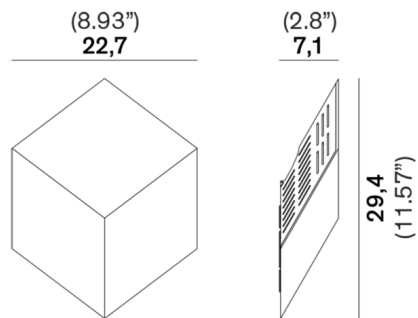

By Rotaliana by Luminart

Description

The QB Wall Light makes use of an optical illusion for a unique aesthetic that will add a modern edge to any interior. While the sconce appears to be cubic in shape when viewed from afar, it actually only projects a few inches from the wall, creating the illusion of depth. QB houses an integrated LED light source, which bathes the wall in warm light. Includes 4 inch backplate to mount to standard US junction box.

Shown in bronze

Specifications

COLOR	N/A
BODY FINISH	Bronze
WATTAGE	25W
DIMMER	Low Voltage Electronic
DIMENSIONS	8.93"W x 11.57"H x 2.8"D
INTEGRATED LED MODULE	1 x LED/25W/120V LED
COUNTRY OF ORIGIN	Italy