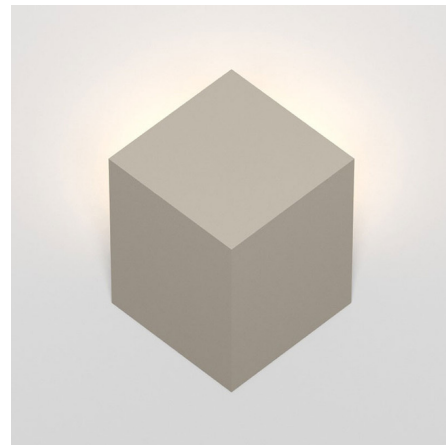

Lightology

lightology.com
866-954-4489
07-08-26

Project: _____

Company: _____

Location: _____ Fixture Type: _____

SPEC #: **RTL1404985**

Approved On: _____ Approved By: _____

QB Wall Light

By Rotaliana by Luminart

Description

The QB Wall Light makes use of an optical illusion for a unique aesthetic that will add a modern edge to any interior. While the sconce appears to be cubic in shape when viewed from afar, it actually only projects a few inches from the wall, creating the illusion of depth. QB houses an integrated LED light source, which bathes the wall in warm light. Includes 4 inch backplate to mount to standard US junction box.

Shown in bronze

Specifications

COLOR	N/A
BODY FINISH	Bronze
WATTAGE	25W
DIMMER	Low Voltage Electronic
DIMENSIONS	8.93"W x 11.57"H x 2.8"D
INTEGRATED LED MODULE	1 x LED/25W/120V LED
COUNTRY OF ORIGIN	Italy