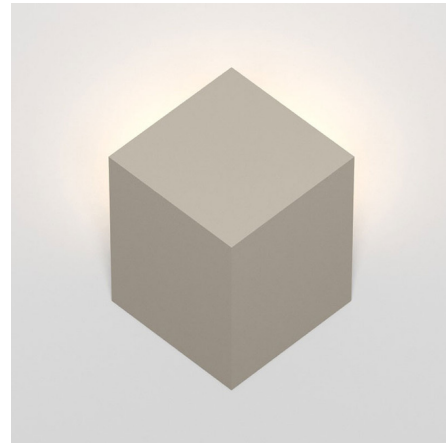

Lightology

lightology.com
866-954-4489
04-27-26

Project: _____

Company: _____

Location: _____ Fixture Type: _____

SPEC #: **RTL1404985**

Approved On: _____ Approved By: _____

QB Wall Light

By Rotaliana by Luminart

Description

The QB Wall Light makes use of an optical illusion for a unique aesthetic that will add a modern edge to any interior. While the sconce appears to be cubic in shape when viewed from afar, it actually only projects a few inches from the wall, creating the illusion of depth. QB houses an integrated LED light source, which bathes the wall in warm light. Includes 4 inch backplate to mount to standard US junction box.

Shown in bronze

Specifications

COLOR	N/A
BODY FINISH	Bronze
WATTAGE	25W
DIMMER	Low Voltage Electronic
DIMENSIONS	8.93"W x 11.57"H x 2.8"D
INTEGRATED LED MODULE	1 x LED/25W/120V LED
COUNTRY OF ORIGIN	Italy