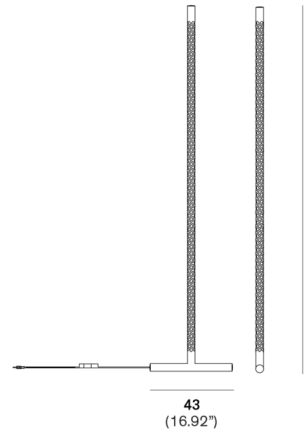

By Rotaliana by Luminart

Description

Inspired by Lucio Fontana's neon structure created for the 9th Triennale of Milan, the Squiggle Floor Lamp features a tubular shape that creates a line of light for a bold and graphic expression. The exterior of the lamp is covered with a geometric pattern of irregular hexagons, creating a unique visual texture. This lamp is designed to be leaned against the wall. Dimmer switch located on cord.

Specifications

COLOR N/A
BODY FINISH Gold
WATTAGE 43W
DIMMER Included
DIMENSIONS 16.92"W x 75.98"H
INTEGRATED LED MODULE 1 x LED/43W/120V LED
COUNTRY OF ORIGIN Italy

Technical Information

COLOR RENDERING 90 CRI
LAMP COLOR 2700K
LUMENS/WATT 69.77
LUMINOUS FLUX 3000 lumens

Shown in gold

CLICK TO VIEW PRODUCT

Notes: