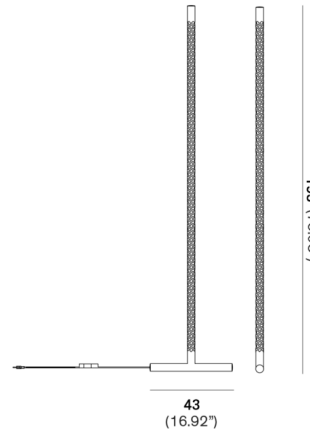

CLICK TO VIEW PRODUCT

Notes: