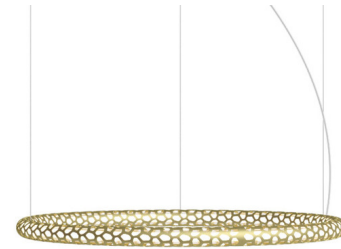

By Rotaliana by Luminart

Description

Inspired by Lucio Fontana's neon structure created for the 9th Triennale of Milan, the Squiggle Round Pendant creates a ring of light for a bold and graphic expression. The exterior of the lamp is covered with a geometric pattern of irregular hexagons, creating a unique visual texture.

Specifications

COLOR	N/A
BODY FINISH	Gold
WATTAGE	40W
DIMMER	Low Voltage Electronic
DIMENSIONS	27.16"W x 1.57"H
INTEGRATED LED MODULE	1 x LED/40W/120V LED
COUNTRY OF ORIGIN	Italy

Technical Information

PRODUCT DIMENSIONS	Cord Length: 118.1"
LAMP COLOR	2700K
LUMENS/WATT	70.00
LUMINOUS FLUX	2800 lumens

Shown in gold

CLICK TO VIEW PRODUCT

Notes: