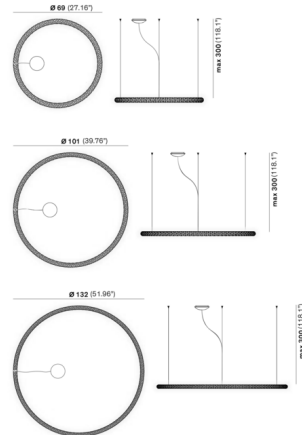

### Description

Inspired by Lucio Fontana's neon structure created for the 9th Triennale of Milan, the Squiggle Round Pendant creates a ring of light for a bold and graphic expression. The exterior of the lamp is covered with a geometric pattern of irregular hexagons, creating a unique visual texture.

### Specifications

COLOR	N/A
BODY FINISH	Gold
WATTAGE	40W
DIMMER	Low Voltage Electronic
DIMENSIONS	27.16"W x 1.57"H
INTEGRATED LED MODULE	1 x LED/40W/120V LED
COUNTRY OF ORIGIN	Italy

### Technical Information

PRODUCT DIMENSIONS	Cord Length: 118.1"
LAMP COLOR	2700K
LUMENS/WATT	70.00
LUMINOUS FLUX	2800 lumens

CLICK TO VIEW PRODUCT

Notes: