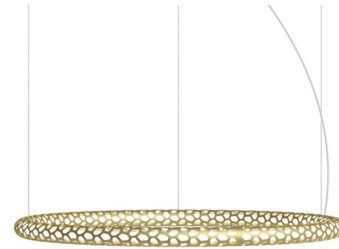

## Squiggle Round Pendant

By Rotaliana by Luminart

### Description

Inspired by Lucio Fontana's neon structure created for the 9th Triennale of Milan, the Squiggle Round Pendant creates a ring of light for a bold and graphic expression. The exterior of the lamp is covered with a geometric pattern of irregular hexagons, creating a unique visual texture.

### Specifications

COLOR	N/A
BODY FINISH	Gold
WATTAGE	40W
DIMMER	Low Voltage Electronic
DIMENSIONS	27.16"W x 1.57"H
INTEGRATED LED MODULE	1 x LED/40W/120V LED
COUNTRY OF ORIGIN	Italy

### Technical Information

PRODUCT DIMENSIONS	Cord Length: 118.1"
LAMP COLOR	2700K
LUMENS/WATT	70.00
LUMINOUS FLUX	2800 lumens

CLICK TO VIEW PRODUCT

Notes: