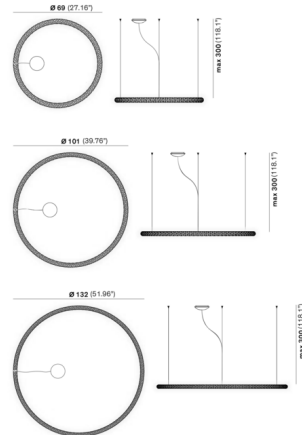

Specifications

COLOR	N/A
BODY FINISH	Gold
WATTAGE	40W
DIMMER	Low Voltage Electronic
DIMENSIONS	27.16"W x 1.57"H
INTEGRATED LED MODULE	1 x LED/40W/120V LED
COUNTRY OF ORIGIN	Italy

Technical Information

PRODUCT DIMENSIONS	Cord Length: 118.1"
LAMP COLOR	2700K
LUMENS/WATT	70.00
LUMINOUS FLUX	2800 lumens

Shown in gold

CLICK TO VIEW PRODUCT

Notes: