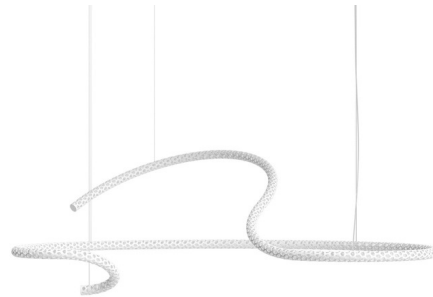

Lightology

lightology.com
866-954-4489
05-22-26

Project: _____

Company: _____

Location: _____ Fixture Type: _____

SPEC #: **RTL1405019**

Approved On: _____ Approved By: _____

Squiggle Chandelier

By Rotaliana by Luminart

Description

Inspired by Lucio Fontana's neon structure created for the 9th Triennale of Milan, the Squiggle Chandelier traces a sinuous path of light for a bold and graphic expression. The chandelier's organic, overlapping shape seems to morph and change shape as it is viewed from different angles. The exterior of the lamp is covered with a geometric pattern of irregular hexagons, creating a unique visual texture.

Specifications

COLOR	N/A
BODY FINISH	Matte White
WATTAGE	95W
DIMMER	Low Voltage Electronic
DIMENSIONS	68.5"W x 24.4"H x 50"D
INTEGRATED LED MODULE	1 x LED/95W/120V LED
COUNTRY OF ORIGIN	Italy

Technical Information

PRODUCT DIMENSIONS	Cord Length: 118.1"
COLOR RENDERING	90 CRI
LAMP COLOR	2700K
LUMENS/WATT	68.42
LUMINOUS FLUX	6500 lumens

Shown in matte white