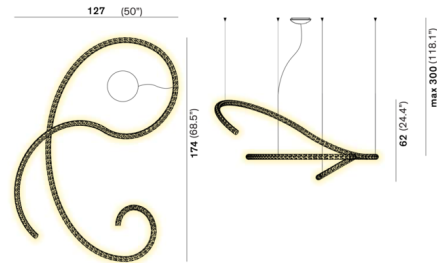

By Rotaliana by Luminart

Description

Inspired by Lucio Fontana's neon structure created for the 9th Triennale of Milan, the Squiggle Chandelier traces a sinuous path of light for a bold and graphic expression. The chandelier's organic, overlapping shape seems to morph and change shape as it is viewed from different angles. The exterior of the lamp is covered with a geometric pattern of irregular hexagons, creating a unique visual texture.

Shown in matte white

Specifications

| | |
|-----------------------|------------------------|
| COLOR | N/A |
| BODY FINISH | Matte White |
| WATTAGE | 95W |
| DIMMER | Low Voltage Electronic |
| DIMENSIONS | 68.5"W x 24.4"H x 50"D |
| INTEGRATED LED MODULE | 1 x LED/95W/120V LED |
| COUNTRY OF ORIGIN | Italy |

Technical Information

| | |
|--------------------|---------------------|
| PRODUCT DIMENSIONS | Cord Length: 118.1" |
| COLOR RENDERING | 90 CRI |
| LAMP COLOR | 2700K |
| LUMENS/WATT | 68.42 |
| LUMINOUS FLUX | 6500 lumens |