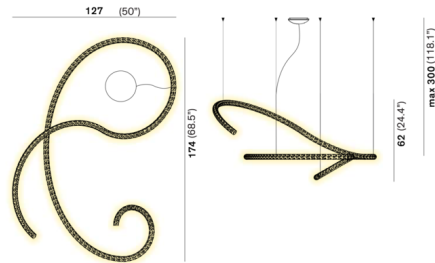

### Description

Inspired by Lucio Fontana's neon structure created for the 9th Triennale of Milan, the Squiggle Chandelier traces a sinuous path of light for a bold and graphic expression. The chandelier's organic, overlapping shape seems to morph and change shape as it is viewed from different angles. The exterior of the lamp is covered with a geometric pattern of irregular hexagons, creating a unique visual texture.

### Specifications

COLOR	N/A
BODY FINISH	Matte White
WATTAGE	95W
DIMMER	Low Voltage Electronic
DIMENSIONS	68.5"W x 24.4"H x 50"D
INTEGRATED LED MODULE	1 x LED/95W/120V LED
COUNTRY OF ORIGIN	Italy

### Technical Information

PRODUCT DIMENSIONS	Cord Length: 118.1"
COLOR RENDERING	90 CRI
LAMP COLOR	2700K
LUMENS/WATT	68.42
LUMINOUS FLUX	6500 lumens

Shown in matte white

CLICK TO VIEW PRODUCT

Notes: