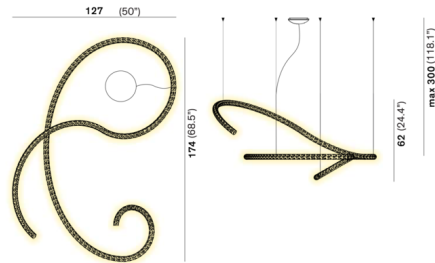

CLICK TO VIEW PRODUCT

Notes: