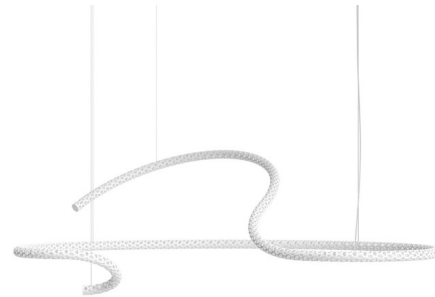

Lightology

lightology.com
866-954-4489
04-06-26

Project: _____

Company: _____

Location: _____ Fixture Type: _____

SPEC #: **RTL1405019**

Approved On: _____ Approved By: _____

Squiggle Chandelier

By Rotaliana by Luminart

Description

Inspired by Lucio Fontana's neon structure created for the 9th Triennale of Milan, the Squiggle Chandelier traces a sinuous path of light for a bold and graphic expression. The chandelier's organic, overlapping shape seems to morph and change shape as it is viewed from different angles. The exterior of the lamp is covered with a geometric pattern of irregular hexagons, creating a unique visual texture.

Shown in matte white

Specifications

| | |
|-----------------------|------------------------|
| COLOR | N/A |
| BODY FINISH | Matte White |
| WATTAGE | 95W |
| DIMMER | Low Voltage Electronic |
| DIMENSIONS | 68.5"W x 24.4"H x 50"D |
| INTEGRATED LED MODULE | 1 x LED/95W/120V LED |
| COUNTRY OF ORIGIN | Italy |

Technical Information

| | |
|--------------------|---------------------|
| PRODUCT DIMENSIONS | Cord Length: 118.1" |
| COLOR RENDERING | 90 CRI |
| LAMP COLOR | 2700K |
| LUMENS/WATT | 68.42 |
| LUMINOUS FLUX | 6500 lumens |