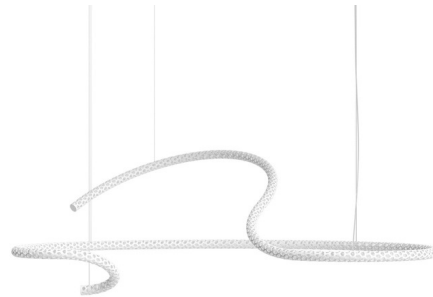

### Description

Inspired by Lucio Fontana's neon structure created for the 9th Triennale of Milan, the Squiggle Chandelier traces a sinuous path of light for a bold and graphic expression. The chandelier's organic, overlapping shape seems to morph and change shape as it is viewed from different angles. The exterior of the lamp is covered with a geometric pattern of irregular hexagons, creating a unique visual texture.

### Specifications

COLOR	N/A
BODY FINISH	Matte White
WATTAGE	95W
DIMMER	Low Voltage Electronic
DIMENSIONS	68.5"W x 24.4"H x 50"D
INTEGRATED LED MODULE	1 x LED/95W/120V LED
COUNTRY OF ORIGIN	Italy

### Technical Information

PRODUCT DIMENSIONS	Cord Length: 118.1"
COLOR RENDERING	90 CRI
LAMP COLOR	2700K
LUMENS/WATT	68.42
LUMINOUS FLUX	6500 lumens

Shown in matte white

CLICK TO VIEW PRODUCT

Notes: