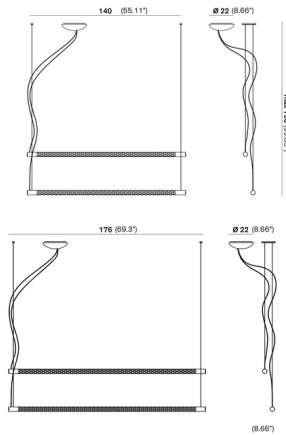

CLICK TO VIEW PRODUCT

Notes: