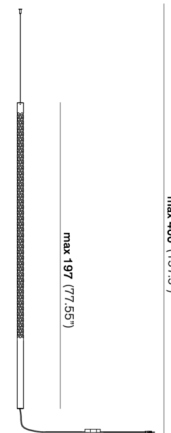

### Description

Inspired by Lucio Fontana's neon structure created for the 9th Triennale of Milan, the Squiggle Vertical Plug-In Pendant traces a line of light for a bold and graphic expression. The exterior of the lamp is covered with a geometric pattern of irregular hexagons, creating a unique visual texture to add interest to the minimalist linear shape. The power cord emerges from the bottom of the lamp and includes a foot dimmer switch.

### Specifications

COLOR	N/A
BODY FINISH	Gold
WATTAGE	34W
DIMMER	Included
DIMENSIONS	1.57"W x 77.55"H
INTEGRATED LED MODULE	1 x LED/34W/120V LED
COUNTRY OF ORIGIN	Italy

### Technical Information

PRODUCT DIMENSIONS	Max Overall Height: 157.5"
COLOR RENDERING	90 CRI
LAMP COLOR	2700K
LUMENS/WATT	70.59
LUMINOUS FLUX	2400 lumens

Shown in gold

CLICK TO VIEW PRODUCT

Notes: