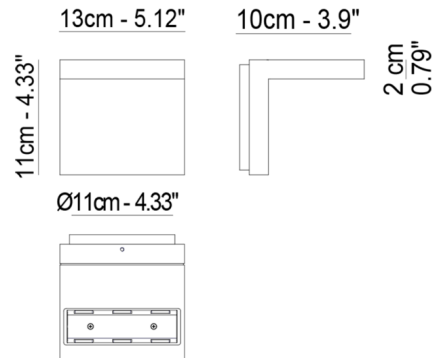

CLICK TO VIEW PRODUCT

Notes: