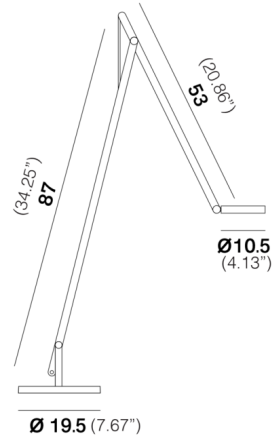

CLICK TO VIEW PRODUCT

Notes: