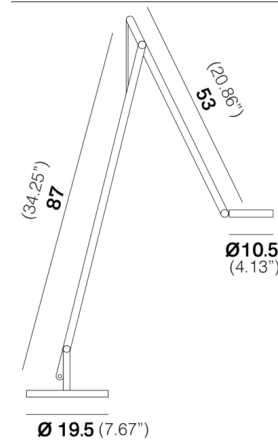

CLICK TO VIEW PRODUCT

Notes: