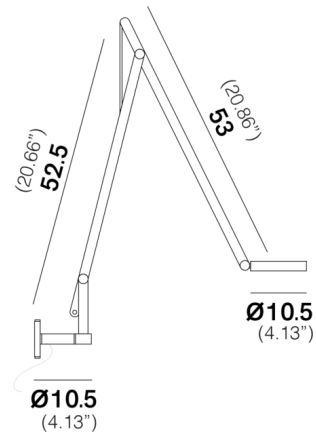

CLICK TO VIEW PRODUCT

Notes: