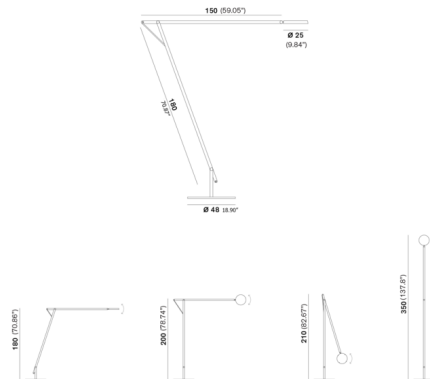

Shown in matte white / black string