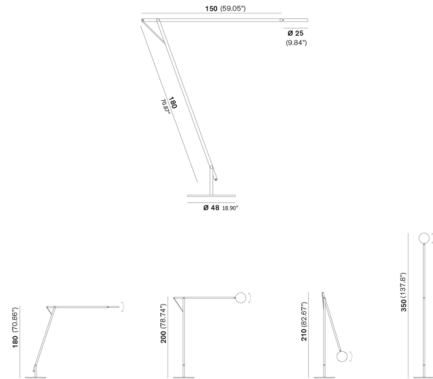

CLICK TO VIEW PRODUCT

Notes: