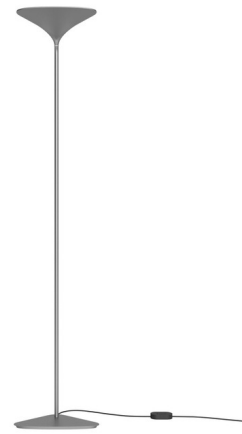

Lightology

lightology.com
866-954-4489
06-04-26

Project: _____
Company: _____
Location: _____ Fixture Type: _____
SPEC #: **RTL1405232**
Approved On: _____ Approved By: _____

Sunset Floor Lamp

By Rotaliana by Luminart

Description

The Sunset Floor Lamp features a curved lampshade designed to reflect light up and backwards towards the wall for a pleasant indirect lighting effect. Sunset's shape makes it a perfect fit against a wall or in a corner to provide ambient light in a living room or bedroom. Foot dimmer switch located on cord.

Specifications

COLOR	N/A
BODY FINISH	Graphite
WATTAGE	34W
DIMMER	Included
DIMENSIONS	13.77"W x 72.83"H x 7.87"D
INTEGRATED LED MODULE	1 x LED/34W/120V LED
COUNTRY OF ORIGIN	Italy

Technical Information

COLOR RENDERING	90 CRI
LAMP COLOR	2700K
LUMENS/WATT	100.00
LUMINOUS FLUX	3400 lumens

Shown in graphite