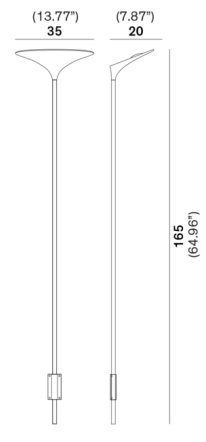

CLICK TO VIEW PRODUCT

Notes: