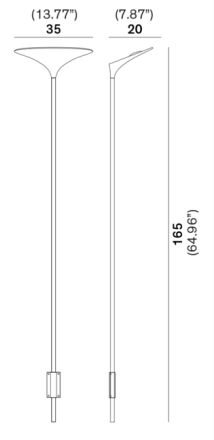

CLICK TO VIEW PRODUCT

Notes: