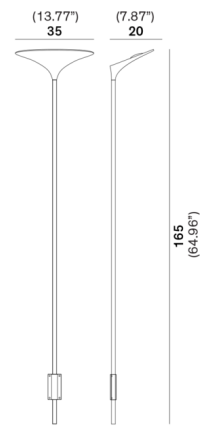

### Description

The Sunset Plug-In Wall Light features a curved lampshade designed to reflect light up and backwards towards the wall for a pleasant indirect lighting effect. Sunset's shape makes it a perfect fit against a wall or in a corner to provide ambient light in a living room or bedroom. Foot dimmer switch located on cord.

### Specifications

COLOR . . . . . N/A  
BODY FINISH . . . . . Bronze  
WATTAGE . . . . . 34W  
DIMMER . . . . . Included  
DIMENSIONS . . . . . 13.77"W x 64.96"H x 7.87"D  
INTEGRATED LED MODULE . . . . . 1 x LED/34W/120V LED  
COUNTRY OF ORIGIN . . . . . Italy

### Technical Information

COLOR RENDERING . . . . . 90 CRI  
LAMP COLOR . . . . . 2700K  
LUMENS/WATT . . . . . 100.00  
LUMINOUS FLUX . . . . . 3400 lumens

Shown in bronze

CLICK TO VIEW PRODUCT

Notes: