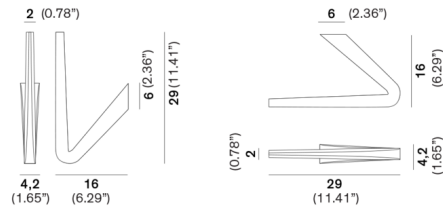

By Rotaliana by Luminart

Description

The Tick Wall / Ceiling Light features a sleek, angled shape inspired by the arm of a sun dial or hands of a clock. The fixture's slim aluminum body houses an integrated LED light source, which directs light backwards against the wall or ceiling for a pleasant indirect lighting effect. Includes 4 inch backplate for mounting to standard US junction box (not pictured).

Shown in matte black

Specifications

COLOR	N/A
BODY FINISH	Matte Black
WATTAGE	14W
DIMMER	Low Voltage Electronic
DIMENSIONS	1.65"W x 11.41"H x 6.29"D
INTEGRATED LED MODULE	1 x LED/14W/120V LED
COUNTRY OF ORIGIN	Italy