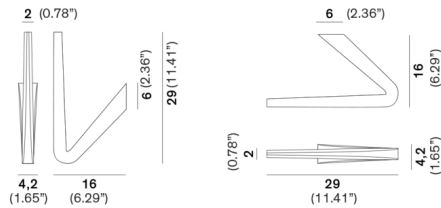

By Rotaliana by Luminart

Description

The Tick Wall / Ceiling Light features a sleek, angled shape inspired by the arm of a sun dial or hands of a clock. The fixture's slim aluminum body houses an integrated LED light source, which directs light backwards against the wall or ceiling for a pleasant indirect lighting effect. Includes 4 inch backplate for mounting to standard US junction box (not pictured).

Shown in matte black

Specifications

COLOR	N/A
BODY FINISH	Matte Black
WATTAGE	14W
DIMMER	Low Voltage Electronic
DIMENSIONS	1.65"W x 11.41"H x 6.29"D
INTEGRATED LED MODULE	1 x LED/14W/120V LED
COUNTRY OF ORIGIN	Italy