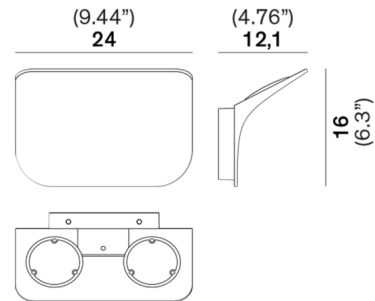

By Rotaliana by Luminart

Description

The Tide Wall Light features a thin, curved aluminum shade which directs light up and back towards the wall for a pleasant indirect lighting effect. Tide's simple, clean-lined aesthetic will complement a variety of decor styles with its light expression.

Shown in graphite

Specifications

COLOR	N/A
BODY FINISH	Graphite
WATTAGE	34W
DIMMER	Low Voltage Electronic
DIMENSIONS	9.44"W x 6.3"H x 4.76"D
INTEGRATED LED MODULE	1 x LED/34W/120V LED
COUNTRY OF ORIGIN	Italy