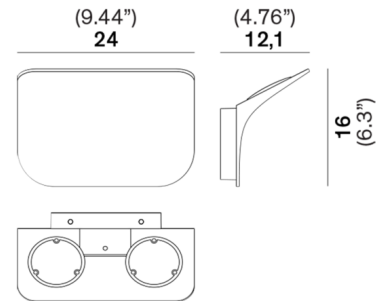

### Description

The Tide Wall Light features a thin, curved aluminum shade which directs light up and back towards the wall for a pleasant indirect lighting effect. Tide's simple, clean-lined aesthetic will complement a variety of decor styles with its light expression.

### Specifications

COLOR	N/A
BODY FINISH	Graphite
WATTAGE	34W
DIMMER	Low Voltage Electronic
DIMENSIONS	9.44"W x 6.3"H x 4.76"D
INTEGRATED LED MODULE	1 x LED/34W/120V LED
COUNTRY OF ORIGIN	Italy