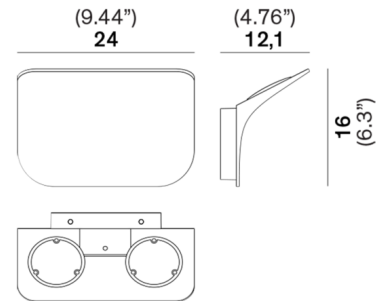

Specifications

COLOR	N/A
BODY FINISH	Graphite
WATTAGE	34W
DIMMER	Low Voltage Electronic
DIMENSIONS	9.44"W x 6.3"H x 4.76"D
INTEGRATED LED MODULE	1 x LED/34W/120V LED
COUNTRY OF ORIGIN	Italy

Technical Information

COLOR RENDERING	90 CRI
LAMP COLOR	2700K
LUMENS/WATT	100.00
LUMINOUS FLUX	3400 lumens

CLICK TO VIEW PRODUCT

Notes: