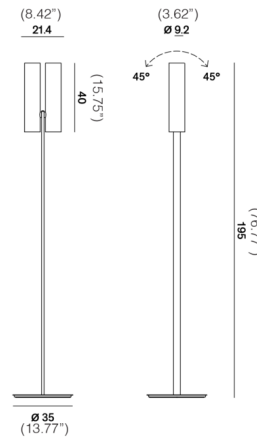

### Description

With a shape reminiscent of traditional torches, the Tobu Floor Lamp was designed for spaces with high ceilings such as museums, theatres, and even some residences. The lamp is topped with a pair of cylindrical shades, each housing an LED light source, which can be rotated independently to aim their light upwards at artwork or architectural features. A dimmer switch on the bottom of each cylinder allows the two lights to be dimmed independently.

### Specifications

COLOR	N/A
BODY FINISH	Matte Black
WATTAGE	76W
DIMMER	Included
DIMENSIONS	13.77"W x 76.77"H
INTEGRATED LED MODULE	2 x LED/38W/120V LED
COUNTRY OF ORIGIN	Italy

### Technical Information

BEAM ANGLE	20°
COLOR RENDERING	90 CRI
LAMP COLOR	2700K
LUMENS/WATT	186.84
LUMINOUS FLUX	7100 lumens

CLICK TO VIEW PRODUCT

Notes: