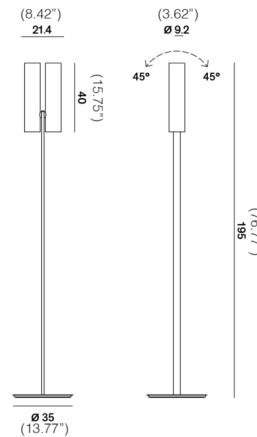

### Description

With a shape reminiscent of traditional torches, the Tobu Floor Lamp was designed for spaces with high ceilings such as museums, theatres, and even some residences. The lamp is topped with a pair of cylindrical shades, each housing an LED light source, which can be rotated independently to aim their light upwards at artwork or architectural features. A dimmer switch on the bottom of each cylinder allows the two lights to be dimmed independently.

### Specifications

|                       |                      |
|-----------------------|----------------------|
| COLOR                 | N/A                  |
| BODY FINISH           | Matte Black          |
| WATTAGE               | 76W                  |
| DIMMER                | Included             |
| DIMENSIONS            | 13.77"W x 76.77"H    |
| INTEGRATED LED MODULE | 2 x LED/38W/120V LED |
| COUNTRY OF ORIGIN     | Italy                |

### Technical Information

|                 |             |
|-----------------|-------------|
| BEAM ANGLE      | 20°         |
| COLOR RENDERING | 90 CRI      |
| LAMP COLOR      | 2700K       |
| LUMENS/WATT     | 186.84      |
| LUMINOUS FLUX   | 7100 lumens |