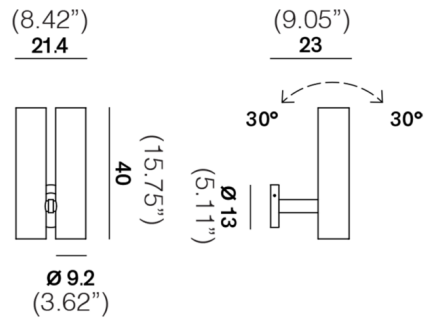

By Rotaliana by Luminart

Description

With a shape reminiscent of traditional torches, the Tobu Wall Light was designed for spaces with high ceilings such as museums, theatres, and even some residences. The sconce features a pair of cylindrical shades, each housing an LED light source, which can be independently angled up to 30 degrees to aim their light upwards at artwork or architectural features. A dimmer switch on the bottom of each cylinder allows the two lights to be dimmed independently.

Shown in matte black

Specifications

COLOR	N/A
BODY FINISH	Matte Black
WATTAGE	76W
DIMMER	Included
DIMENSIONS	8.42"W x 15.75"H x 9.05"D
INTEGRATED LED MODULE	2 x LED/38W/120V LED
COUNTRY OF ORIGIN	Italy

Technical Information

PRODUCT DIMENSIONS	Canopy: 5.11" diameter
BEAM ANGLE	20°
COLOR RENDERING	90 CRI
LAMP COLOR	2700K
LUMENS/WATT	186.84
LUMINOUS FLUX	7100 lumens

CLICK TO VIEW PRODUCT

Notes: