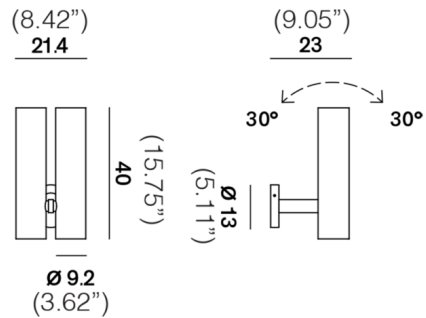

Description

With a shape reminiscent of traditional torches, the Tobu Wall Light was designed for spaces with high ceilings such as museums, theatres, and even some residences. The sconce features a pair of cylindrical shades, each housing an LED light source, which can be independently angled up to 30 degrees to aim their light upwards at artwork or architectural features. A dimmer switch on the bottom of each cylinder allows the two lights to be dimmed independently.

Shown in matte black

Specifications

COLOR	N/A
BODY FINISH	Matte Black
WATTAGE	76W
DIMMER	Included
DIMENSIONS	8.42"W x 15.75"H x 9.05"D
INTEGRATED LED MODULE	2 x LED/38W/120V LED
COUNTRY OF ORIGIN	Italy

Technical Information

PRODUCT DIMENSIONS	Canopy: 5.11" diameter
BEAM ANGLE	20°
COLOR RENDERING	90 CRI
LAMP COLOR	2700K
LUMENS/WATT	186.84
LUMINOUS FLUX	7100 lumens

CLICK TO VIEW PRODUCT

Notes: