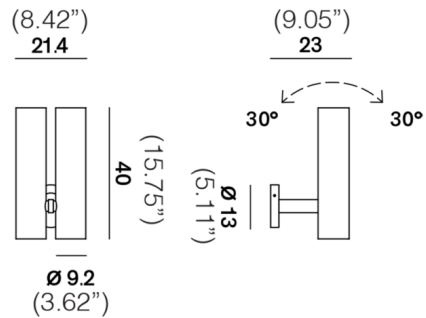

### Description

With a shape reminiscent of traditional torches, the Tobu Wall Light was designed for spaces with high ceilings such as museums, theatres, and even some residences. The sconce features a pair of cylindrical shades, each housing an LED light source, which can be independently angled up to 30 degrees to aim their light upwards at artwork or architectural features. A dimmer switch on the bottom of each cylinder allows the two lights to be dimmed independently.

### Specifications

COLOR	N/A
BODY FINISH	Matte Black
WATTAGE	76W
DIMMER	Included
DIMENSIONS	8.42"W x 15.75"H x 9.05"D
INTEGRATED LED MODULE	2 x LED/38W/120V LED
COUNTRY OF ORIGIN	Italy

### Technical Information

PRODUCT DIMENSIONS	Canopy: 5.11" diameter
BEAM ANGLE	20°
COLOR RENDERING	90 CRI
LAMP COLOR	2700K
LUMENS/WATT	186.84
LUMINOUS FLUX	7100 lumens

CLICK TO VIEW PRODUCT

Notes: