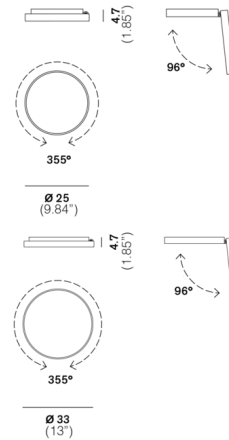

### Description

Despite its simple, minimalist look, the Venere Wall / Ceiling Light is a versatile and functional addition to any interior. Venere features a round LED panel beneath a polycarbonate diffuser attached to the canopy with a hinge. The light can be angled up to 96 degrees and rotated in all directions to aim the light, or laid flat against the wall or ceiling to provide general, ambient illumination.

### Specifications

COLOR	N/A
BODY FINISH	Royal Gold
WATTAGE	25W
DIMMER	Low Voltage Electronic
DIMENSIONS	9.84"W x 1.85"H x 1.85"D
INTEGRATED LED MODULE	1 x LED/25W/120V LED
COUNTRY OF ORIGIN	Italy