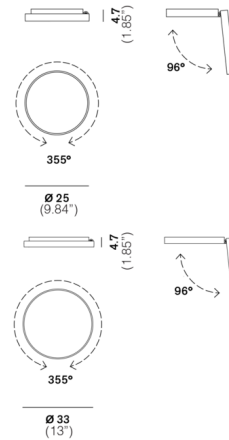

By Rotaliana by Luminart

Description

Despite its simple, minimalist look, the Venere Wall / Ceiling Light is a versatile and functional addition to any interior. Venere features a round LED panel beneath a polycarbonate diffuser attached to the canopy with a hinge. The light can be angled up to 96 degrees and rotated in all directions to aim the light, or laid flat against the wall or ceiling to provide general, ambient illumination.

Shown in royal gold

Specifications

COLOR	N/A
BODY FINISH	Royal Gold
WATTAGE	25W
DIMMER	Low Voltage Electronic
DIMENSIONS	9.84"W x 1.85"H x 1.85"D
INTEGRATED LED MODULE	1 x LED/25W/120V LED
COUNTRY OF ORIGIN	Italy