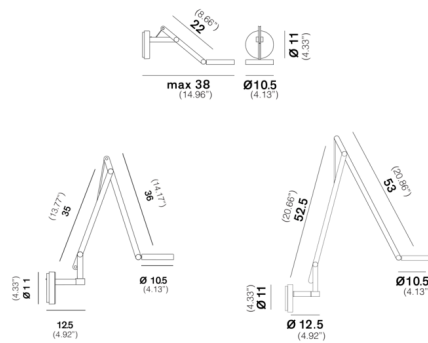

CLICK TO VIEW PRODUCT

Notes: